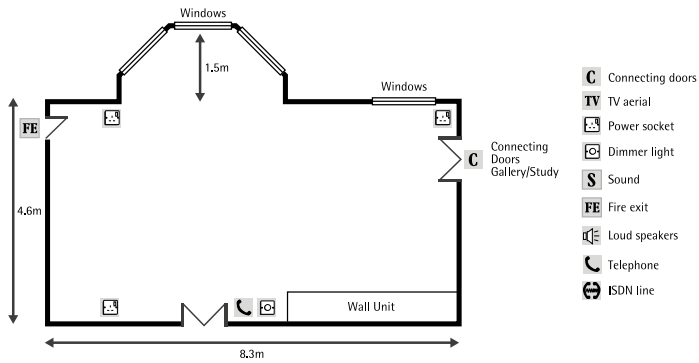

The Gallery Room