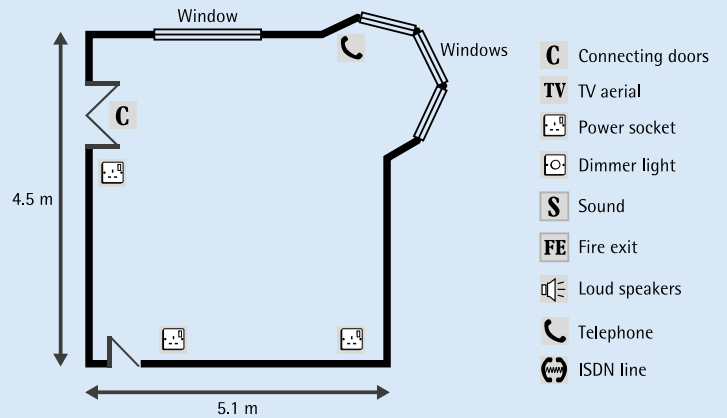

The Gallery Room

The Study

The Music Room