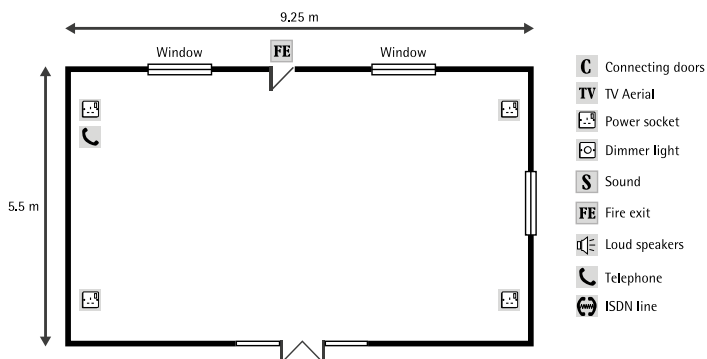

The Music Room