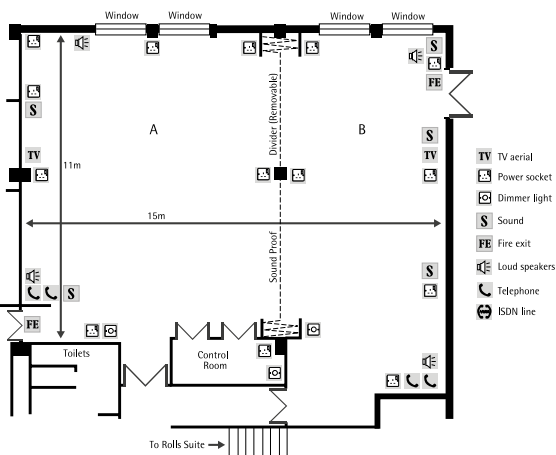

Capacities & Dimensions

Suite Name	Area (m ²)	Height (m)	Length x Width (m)	Theatre	U shape	Dinner Dance	Cabaret	Boardroom	Classroom	Banquet	Reception
The Millennium Suite	1116	9.14	35m diameter	800	-	650	450	-	350	650	800
The Bentley Suite	193	3.63	14.02 x 13.72	-	-	-	-	-	-	-	150
The Rolls Suite	91	2.92	10.67 x 8.54	-	-	-	-	-	-	-	70
The Trojan Suite	165	2.65	11 x 15	150	30	80	80	30	80	80	150
The Phantom Suite	59	3	7.4 x 8	50	25	-	32	20	20	-	60
Howard Suite	36	2.8	7.8 x 4.6	-	-	-	-	16	-	-	-

Capacities & Dimensions

Suite Name	Area (m ²)	Height (m)	Length x Width (m)	Theatre	U shape	Dinner Dance	Cabaret	Boardroom	Classroom	Banquet	Reception
Delahaye Suite	16	2.8	4.4 x 3.7	-	-	-	-	6	-	-	-
The Gallery Room	41.87	2.64	8.30 x 4.60	40	15	-	-	16	12	-	40
The Study	22.95	2.64	5.10 x 2.64	15	8	-	-	8	-	-	20
The Music Room	50.87	4.7	9.25 x 5.5	40	22	-	-	20	20	-	40
The Drawing Room	26.05	2.9	6.0 x 4.9	20	8	-	-	10	-	-	-
The Wellingtonia	121.52	2.64	5.96 x 20.39	60	30	100	48	30	30	100	120
Connect 1	28.4	2.9	6.0 x 4.0	-	-	-	-	10	-	-	-
The Club Lounge	34.78	2.47	7.40 x 4.70	20	12	-	-	14	-	-	-

Function Room Layouts

The Millennium Suite

The Bentley Suite

The Rolls Suite

The Trojan Suite

The Phantom Suite

Howard Suite

Delahaye Suite