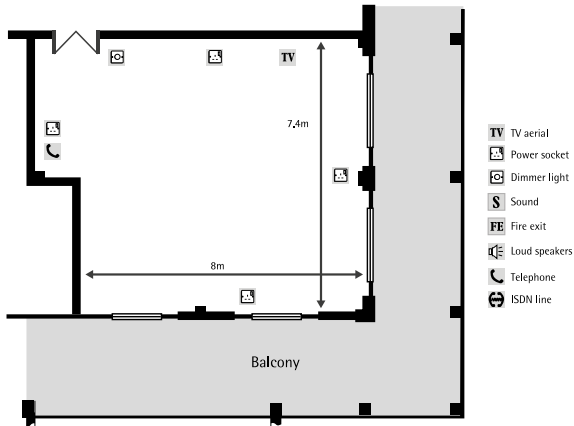

Capacities & Dimensions

Suite Name	Area (m ²)	Height (m)	Length x Width (m)	Theatre	U shape	Dinner Dance	Cabaret	Boardroom	Classroom	Banquet	Reception
The Millennium Suite	1116	9.14	35m diameter	800	-	650	450	-	350	650	800
The Bentley Suite	193	3.63	14.02 x 13.72	-	-	-	-	-	-	-	150
The Rolls Suite	91	2.92	10.67 x 8.54	-	-	-	-	-	-	-	70
The Trojan Suite	165	2.65	11 x 15	150	30	80	80	30	80	80	150
The Phantom Suite	59	3	7.4 x 8	50	25	-	32	20	20	-	60
Howard Suite	36	2.8	7.8 x 4.6	-	-	-	-	16	-	-	-

Capacities & Dimensions

Suite Name	Area (m ²)	Height (m)	Length x Width (m)	Theatre	U shape	Dinner Dance	Cabaret	Boardroom	Classroom	Banquet	Reception
Delahaye Suite	16	2.8	4.4 x 3.7	-	-	-	-	6	-	-	-
The Gallery Room	41.87	2.64	8.30 x 4.60	40	15	-	-	16	12	-	40
The Study	22.95	2.64	5.10 x 2.64	15	8	-	-	8	-	-	20
The Music Room	50.87	4.7	9.25 x 5.5	40	22	-	-	20	20	-	40
The Drawing Room	26.05	2.9	6.0 x 4.9	20	8	-	-	10	-	-	-
The Wellingtonia	121.52	2.64	5.96 x 20.39	60	30	100	48	30	30	100	120
Connect 1	28.4	2.9	6.0 x 4.0	-	-	-	-	10	-	-	-
The Club Lounge	34.78	2.47	7.40 x 4.70	20	12	-	-	14	-	-	-

Function Room Layouts

The Millennium Suite

The Bentley Suite

The Rolls Suite

The Trojan Suite

The Phantom Suite

Howard Suite

Delahaye Suite