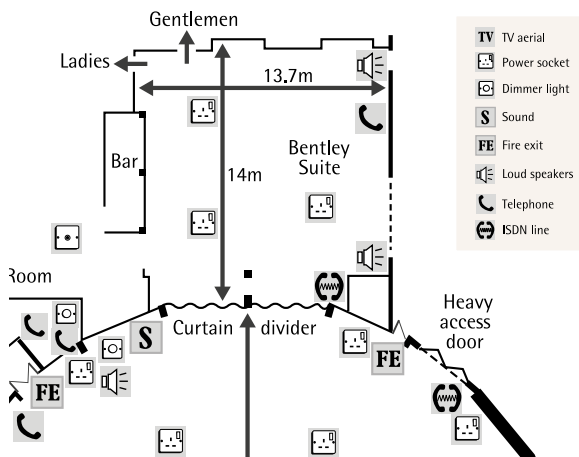

Capacities & Dimensions

Suite Name	Area (m ²)	Height (m)	Length x Width (m)	Theatre	U shape	Dinner Dance	Cabaret	Boardroom	Classroom	Banquet	Reception
The Millennium Suite	1116	9.14	35m diameter	800	-	650	450	-	350	650	800
The Bentley Suite	193	3.63	14.02 x 13.72	-	-	-	-	-	-	-	150
The Rolls Suite	91	2.92	10.67 x 8.54	-	-	-	-	-	-	-	70
The Trojan Suite	165	2.65	11 x 15	150	30	80	80	30	80	80	150
The Phantom Suite	59	3	7.4 x 8	50	25	-	32	20	20	-	60
Howard Suite	36	2.8	7.8 x 4.6	-	-	-	-	16	-	-	-

Capacities & Dimensions

Suite Name	Area (m ²)	Height (m)	Length x Width (m)	Theatre	U shape	Dinner Dance	Cabaret	Boardroom	Classroom	Banquet	Reception
Delahaye Suite	16	2.8	4.4 x 3.7	-	-	-	-	6	-	-	-
The Gallery Room	41.87	2.64	8.30 x 4.60	40	15	-	-	16	12	-	40
The Study	22.95	2.64	5.10 x 2.64	15	8	-	-	8	-	-	20
The Music Room	50.87	4.7	9.25 x 5.5	40	22	-	-	20	20	-	40
The Drawing Room	26.05	2.9	6.0 x 4.9	20	8	-	-	10	-	-	-
The Wellingtonia	121.52	2.64	5.96 x 20.39	60	30	100	48	30	30	100	120
Connect 1	28.4	2.9	6.0 x 4.0	-	-	-	-	10	-	-	-
The Club Lounge	34.78	2.47	7.40 x 4.70	20	12	-	-	14	-	-	-

Function Room Layouts

The Millennium Suite

The Bentley Suite

The Rolls Suite

The Trojan Suite

The Phantom Suite

Howard Suite

Delahaye Suite