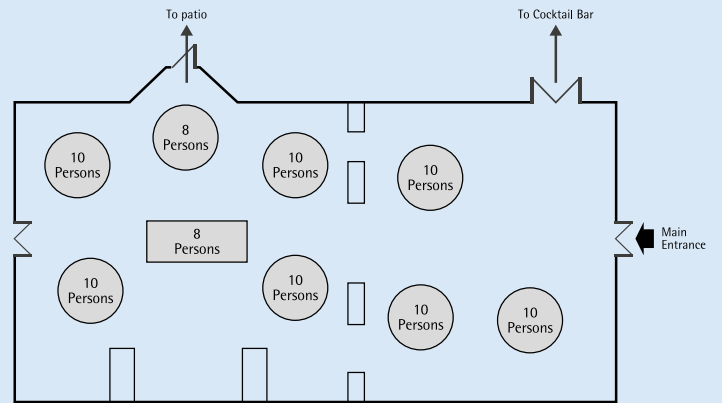

Capacities & Dimensions

Suite Name	Area (m ²)	Height (m)	Length x Width (m)	Theatre	U shape	Dinner Dance	Cabaret	Boardroom	Classroom	Banquet	Reception
Delahaye Suite	16	2.8	4.4 x 3.7	-	-	-	-	6	-	-	-
The Gallery Room	41.87	2.64	8.30 x 4.60	40	15	-	-	16	12	-	40
The Study	22.95	2.64	5.10 x 2.64	15	8	-	-	8	-	-	20
The Music Room	50.87	4.7	9.25 x 5.5	40	22	-	-	20	20	-	40
The Drawing Room	26.05	2.9	6.0 x 4.9	20	8	-	-	10	-	-	-
The Wellingtonia	121.52	2.64	5.96 x 20.39	60	30	100	48	30	30	100	120
Connect 1	28.4	2.9	6.0 x 4.0	-	-	-	-	10	-	-	-
The Club Lounge	34.78	2.47	7.40 x 4.70	20	12	-	-	14	-	-	-

Function Room Layouts

The Millennium Suite

The Bentley Suite

The Rolls Suite

The Trojan Suite

The Phantom Suite

Howard Suite

Delahaye Suite

The Gallery Room

The Study

The Music Room

The Drawing Room

The Wellingtonia

Terrace Restaurant

C COPTHORNE COLLECTION

Millennium Hotels and Resorts owns and operates over 120 hotels worldwide.