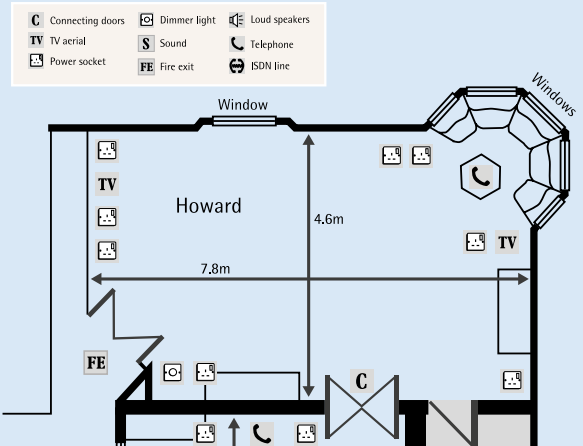

Capacities & Dimensions

Suite Name	Area (m ²)	Height (m)	Length x Width (m)	Theatre	U shape	Dinner Dance	Cabaret	Boardroom	Classroom	Banquet	Reception
The Millennium Suite	1116	9.14	35m diameter	800	-	650	450	-	350	650	800
The Bentley Suite	193	3.63	14.02 x 13.72	-	-	-	-	-	-	-	150
The Rolls Suite	91	2.92	10.67 x 8.54	-	-	-	-	-	-	-	70
The Trojan Suite	165	2.65	11 x 15	150	30	80	80	30	80	80	150
The Phantom Suite	59	3	7.4 x 8	50	25	-	32	20	20	-	60
Howard Suite	36	2.8	7.8 x 4.6	-	-	-	-	16	-	-	-

Capacities & Dimensions

Suite Name	Area (m ²)	Height (m)	Length x Width (m)	Theatre	U shape	Dinner Dance	Cabaret	Boardroom	Classroom	Banquet	Reception
Delahaye Suite	16	2.8	4.4 x 3.7	-	-	-	-	6	-	-	-
The Gallery Room	41.87	2.64	8.30 x 4.60	40	15	-	-	16	12	-	40
The Study	22.95	2.64	5.10 x 2.64	15	8	-	-	8	-	-	20
The Music Room	50.87	4.7	9.25 x 5.5	40	22	-	-	20	20	-	40
The Drawing Room	26.05	2.9	6.0 x 4.9	20	8	-	-	10	-	-	-
The Wellingtonia	121.52	2.64	5.96 x 20.39	60	30	100	48	30	30	100	120
Connect 1	28.4	2.9	6.0 x 4.0	-	-	-	-	10	-	-	-
The Club Lounge	34.78	2.47	7.40 x 4.70	20	12	-	-	14	-	-	-

Function Room Layouts

The Millennium Suite

The Bentley Suite

The Rolls Suite

The Trojan Suite

The Phantom Suite

Howard Suite

Delahaye Suite