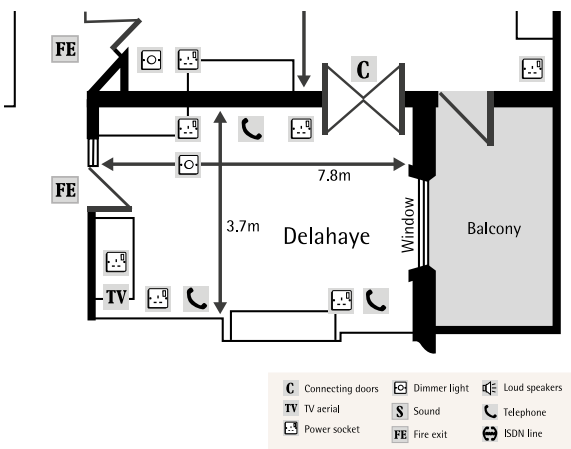

Capacities & Dimensions

Suite Name	Area (m ²)	Height (m)	Length x Width (m)	Theatre	U shape	Dinner Dance	Cabaret	Boardroom	Classroom	Banquet	Reception
The Millennium Suite	1116	9.14	35m diameter	800	-	650	450	-	350	650	800
The Bentley Suite	193	3.63	14.02 x 13.72	-	-	-	-	-	-	-	150
The Rolls Suite	91	2.92	10.67 x 8.54	-	-	-	-	-	-	-	70
The Trojan Suite	165	2.65	11 x 15	150	30	80	80	30	80	80	150
The Phantom Suite	59	3	7.4 x 8	50	25	-	32	20	20	-	60
Howard Suite	36	2.8	7.8 x 4.6	-	-	-	-	16	-	-	-

Capacities & Dimensions

Suite Name	Area (m ²)	Height (m)	Length x Width (m)	Theatre	U shape	Dinner Dance	Cabaret	Boardroom	Classroom	Banquet	Reception
Delahaye Suite	16	2.8	4.4 x 3.7	-	-	-	-	6	-	-	-
The Gallery Room	41.87	2.64	8.30 x 4.60	40	15	-	-	16	12	-	40
The Study	22.95	2.64	5.10 x 2.64	15	8	-	-	8	-	-	20
The Music Room	50.87	4.7	9.25 x 5.5	40	22	-	-	20	20	-	40
The Drawing Room	26.05	2.9	6.0 x 4.9	20	8	-	-	10	-	-	-
The Wellingtonia	121.52	2.64	5.96 x 20.39	60	30	100	48	30	30	100	120
Connect 1	28.4	2.9	6.0 x 4.0	-	-	-	-	10	-	-	-
The Club Lounge	34.78	2.47	7.40 x 4.70	20	12	-	-	14	-	-	-

Function Room Layouts

The Millennium Suite

The Bentley Suite

The Rolls Suite

The Trojan Suite

The Phantom Suite

Howard Suite

Delahaye Suite