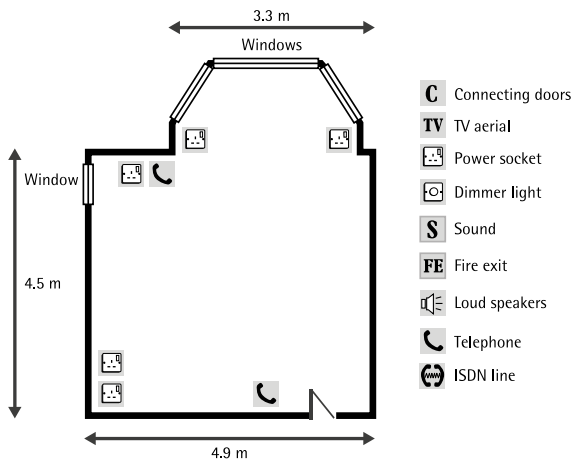

The Drawing Room