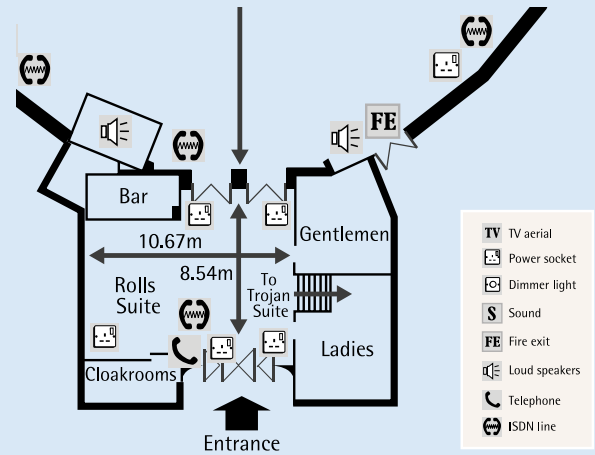

Capacities & Dimensions

Suite Name	Area (m ²)	Height (m)	Length x Width (m)	Theatre	U shape	Dinner Dance	Cabaret	Boardroom	Classroom	Banquet	Reception
The Millennium Suite	1116	9.14	35m diameter	800	-	650	450	-	350	650	800
The Bentley Suite	193	3.63	14.02 x 13.72	-	-	-	-	-	-	-	150
The Rolls Suite	91	2.92	10.67 x 8.54	-	-	-	-	-	-	-	70
The Trojan Suite	165	2.65	11 x 15	150	30	80	80	30	80	80	150
The Phantom Suite	59	3	7.4 x 8	50	25	-	32	20	20	-	60
Howard Suite	36	2.8	7.8 x 4.6	-	-	-	-	16	-	-	-

Capacities & Dimensions

Suite Name	Area (m ²)	Height (m)	Length x Width (m)	Theatre	U shape	Dinner Dance	Cabaret	Boardroom	Classroom	Banquet	Reception
Delahaye Suite	16	2.8	4.4 x 3.7	-	-	-	-	6	-	-	-
The Gallery Room	41.87	2.64	8.30 x 4.60	40	15	-	-	16	12	-	40
The Study	22.95	2.64	5.10 x 2.64	15	8	-	-	8	-	-	20
The Music Room	50.87	4.7	9.25 x 5.5	40	22	-	-	20	20	-	40
The Drawing Room	26.05	2.9	6.0 x 4.9	20	8	-	-	10	-	-	-
The Wellingtonia	121.52	2.64	5.96 x 20.39	60	30	100	48	30	30	100	120
Connect 1	28.4	2.9	6.0 x 4.0	-	-	-	-	10	-	-	-
The Club Lounge	34.78	2.47	7.40 x 4.70	20	12	-	-	14	-	-	-

Function Room Layouts

The Millennium Suite

The Bentley Suite

The Rolls Suite

The Trojan Suite

The Phantom Suite

Howard Suite

Delahaye Suite