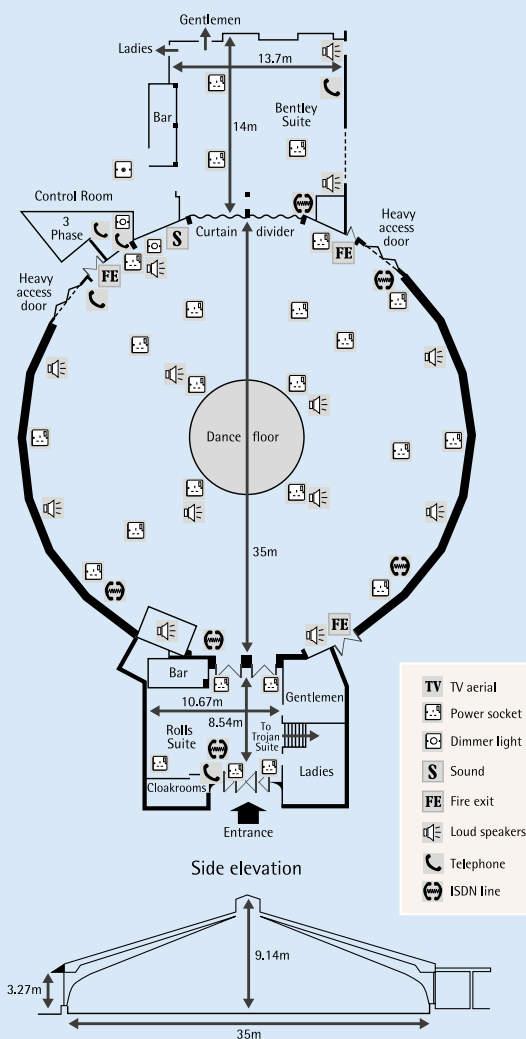

Capacities & Dimensions

Suite Name	Area (m ²)	Height (m)	Length x Width (m)	Theatre	U shape	Dinner Dance	Cabaret	Boardroom	Classroom	Banquet	Reception
The Millennium Suite	1116	9.14	35m diameter	800	-	650	450	-	350	650	800
The Bentley Suite	193	3.63	14.02 x 13.72	-	-	-	-	-	-	-	150
The Rolls Suite	91	2.92	10.67 x 8.54	-	-	-	-	-	-	-	70
The Trojan Suite	165	2.65	11 x 15	150	30	80	80	30	80	80	150
The Phantom Suite	59	3	7.4 x 8	50	25	-	32	20	20	-	60
Howard Suite	36	2.8	7.8 x 4.6	-	-	-	-	16	-	-	-

Capacities & Dimensions

Suite Name	Area (m ²)	Height (m)	Length x Width (m)	Theatre	U shape	Dinner Dance	Cabaret	Boardroom	Classroom	Banquet	Reception
Delahaye Suite	16	2.8	4.4 x 3.7	-	-	-	-	6	-	-	-
The Gallery Room	41.87	2.64	8.30 x 4.60	40	15	-	-	16	12	-	40
The Study	22.95	2.64	5.10 x 2.64	15	8	-	-	8	-	-	20
The Music Room	50.87	4.7	9.25 x 5.5	40	22	-	-	20	20	-	40
The Drawing Room	26.05	2.9	6.0 x 4.9	20	8	-	-	10	-	-	-
The Wellingtonia	121.52	2.64	5.96 x 20.39	60	30	100	48	30	30	100	120
Connect 1	28.4	2.9	6.0 x 4.0	-	-	-	-	10	-	-	-
The Club Lounge	34.78	2.47	7.40 x 4.70	20	12	-	-	14	-	-	-

Function Room Layouts

The Millennium Suite

The Bentley Suite

The Rolls Suite

The Trojan Suite

The Phantom Suite

Howard Suite

Delahaye Suite